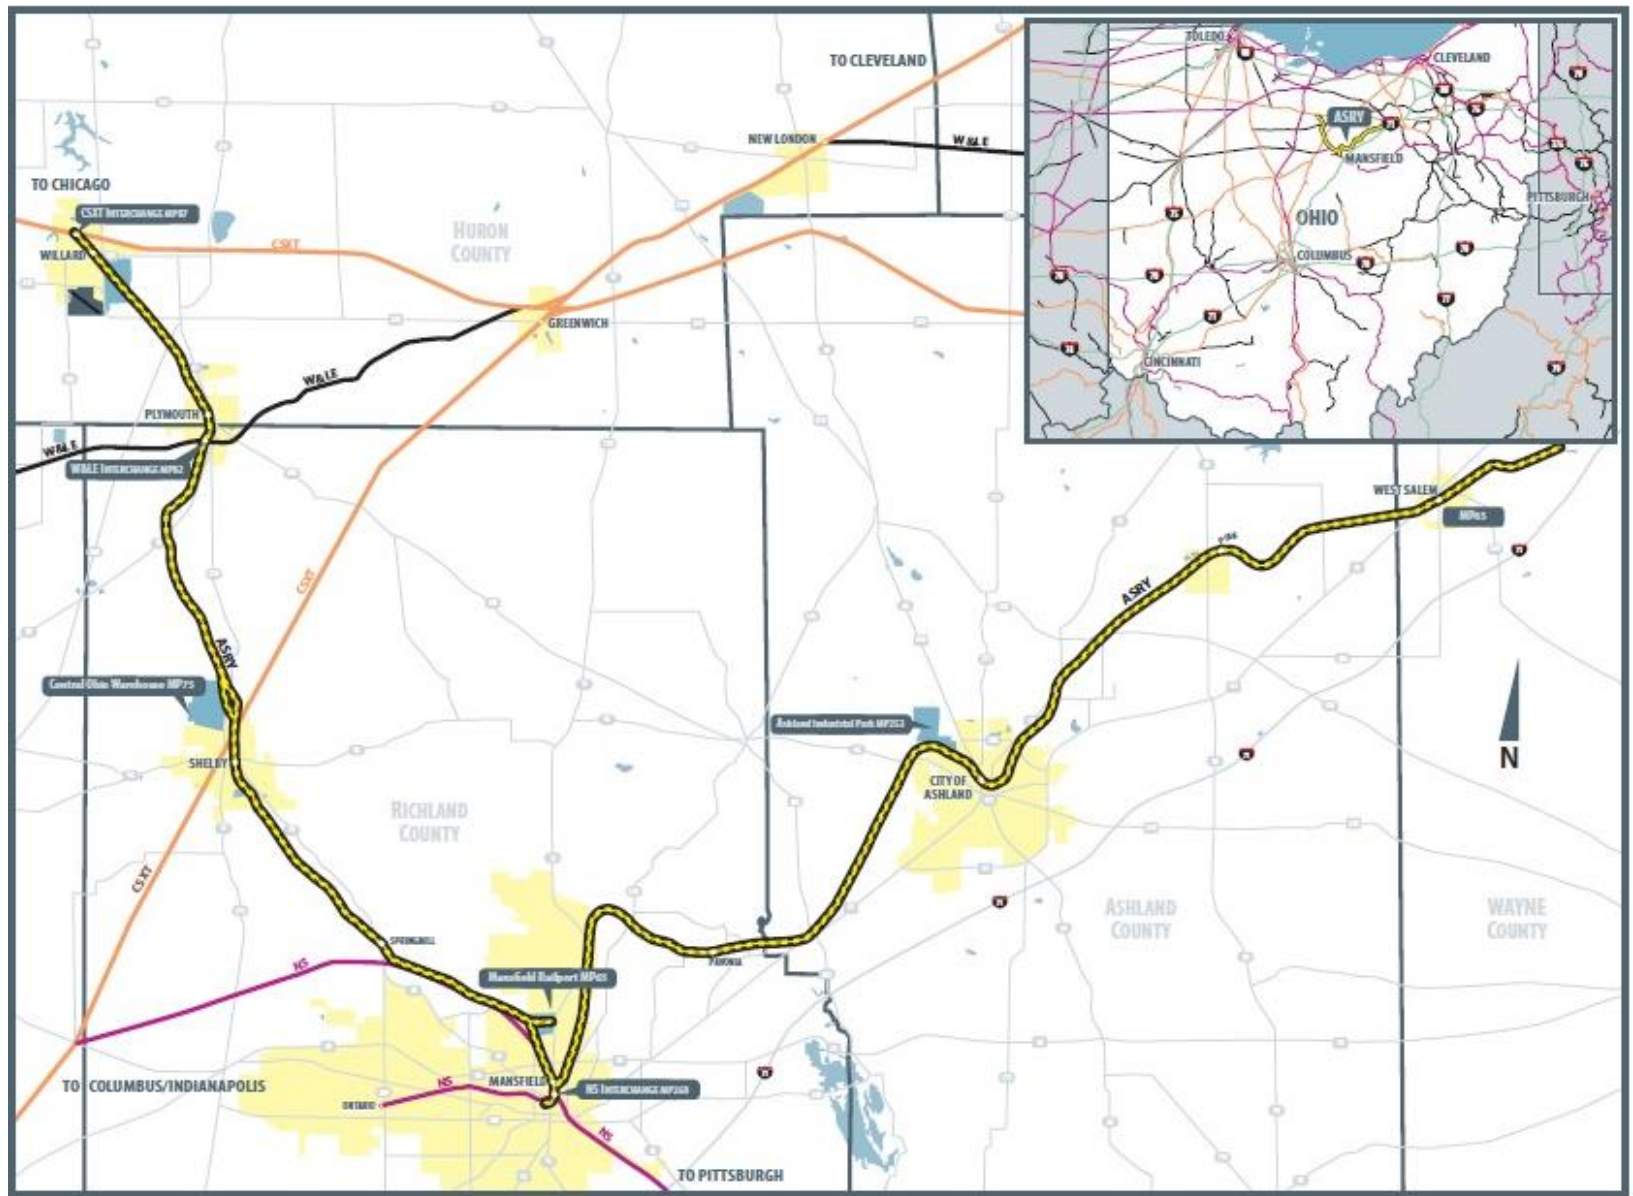

## September 2017

***ASHLAND***  
***RAILWAY***

**Mansfield Railport**

**SKYE TRUCKING**

# Ashland Railway History

- 1985–Ashland Community Improvement Corp. (CIC) purchased Erie Lackawanna Line from Mansfield to West Salem from Conrail
  - 1986–ASRY begins operations between Mansfield and West Salem; Interchange with Conrail and CSXT in Mansfield
  - 1990–ASRY purchases former Baltimore & Ohio line between Mansfield and Willard from CSXT
  - 1990–New interchange with Wheeling & Lake Erie Railway
  - 2006–Mansfield to West Salem line purchased from CIC
- 

# Ashland Railway

- 56 miles—serving the cities of Ashland, Mansfield, Willard, Shelby, West Salem, Plymouth
  - Interchanges with NS(Mansfield), CSXT(Willard), and WLE(Plymouth)
  - Flexible service to meet the customers needs and assist with growth
  - Commodities—coiled steel, steel pipe, scrap metal, plastics, forest products, produce, grain, paper, and pulpboard
- 

# Skye Trucking

- Mansfield Terminal–175 miles or less from Pittsburgh, Cleveland, Cincinnati, Columbus, Toledo, and Akron/Canton
  - Serving the Energy, Steel, Metals, Forest Products, and Consumer markets
  - Located within minutes of US 30 and I-71
  - Equipment–flatbeds, vans, and box trucks
  - Flexible pick up and delivery times
- 